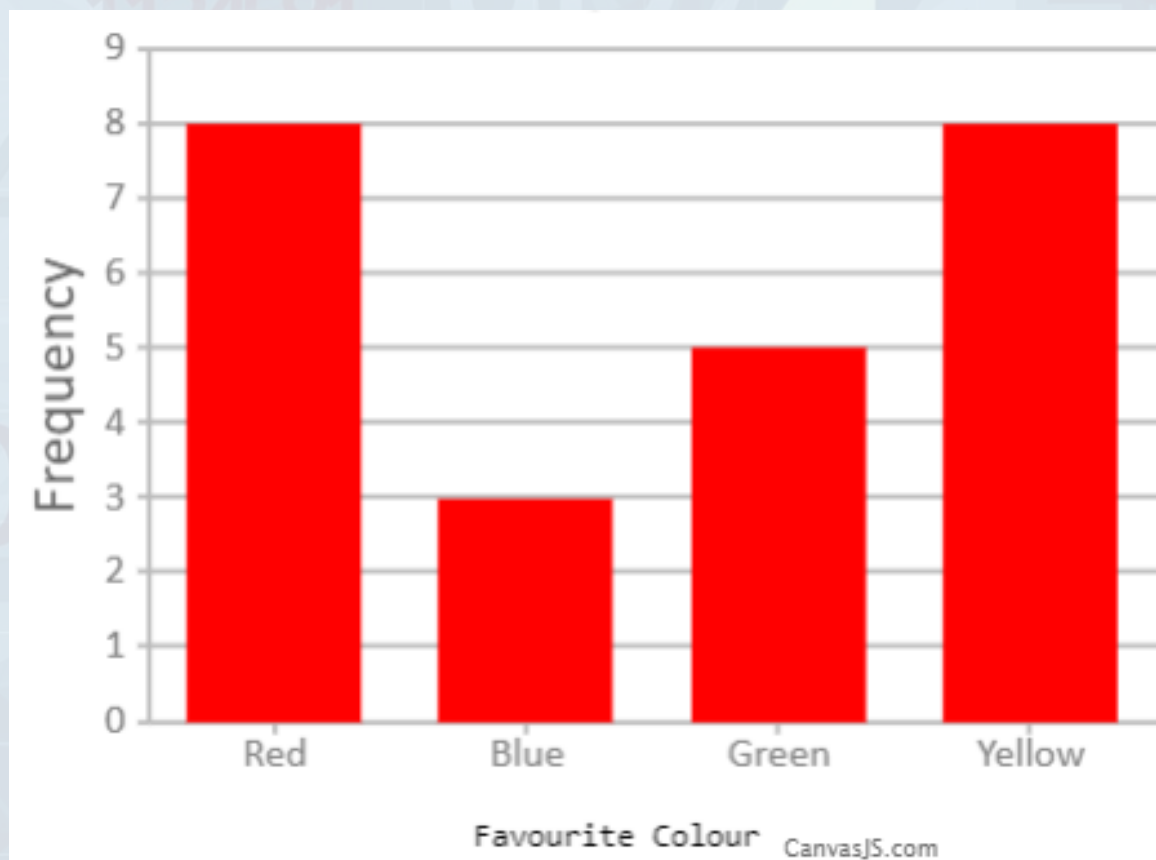

Plot a bar chart for the information below (please post your answers in the comments section below.)

Favourite Colour	Frequency
Red	8
Blue	3
Green	5
Yellow	8

07497 277696

www.mrjamesmathstuition.co.uk

info@mrjamesmathstuition.co.uk

www.facebook.com/mrjamesmathstuition/

[mrjamesmathstuition](https://www.instagram.com/mrjamesmathstuition)

[@mrjamestuition](https://twitter.com/mrjamestuition)

07497 277696

www.mrjamesmathstuition.co.uk

info@mrjamesmathstuition.co.uk

www.facebook.com/mrjamesmathstuition/

[mrjamesmathstuition](https://www.instagram.com/mrjamesmathstuition)

[@mrjamestuition](https://twitter.com/mrjamestuition)